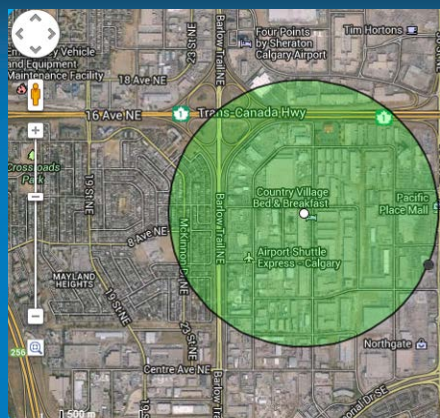

TRILOC™ GPS Locator

Keeping You Connected to Those Who Matter Most

GEO-FENCE

SafeTracks will notify you when a device user enters or exits the Geo-Fence.

BREADCRUMB TRACKING

Breadcrumb Tracking can be viewed on the SafeTracks GPS Software for up to the minute GPS locations.

GEO-FENCE

BREADCRUMB TRACKING