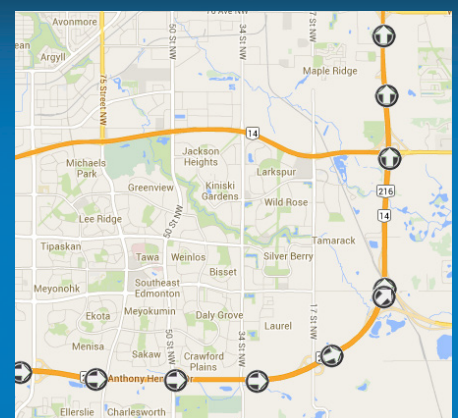

TRILOC™ GPS Locator

Keeping You Connected to Those Who Matter Most

GEO-FENCE

SafeTracks will notify you when a device user enters or exits the Geo-Fence.

BREADCRUMB TRACKING

Breadcrumb Tracking can be viewed on the SafeTracks GPS Software for up to the minute GPS locations.

GEO-FENCE

BREADCRUMB TRACKING